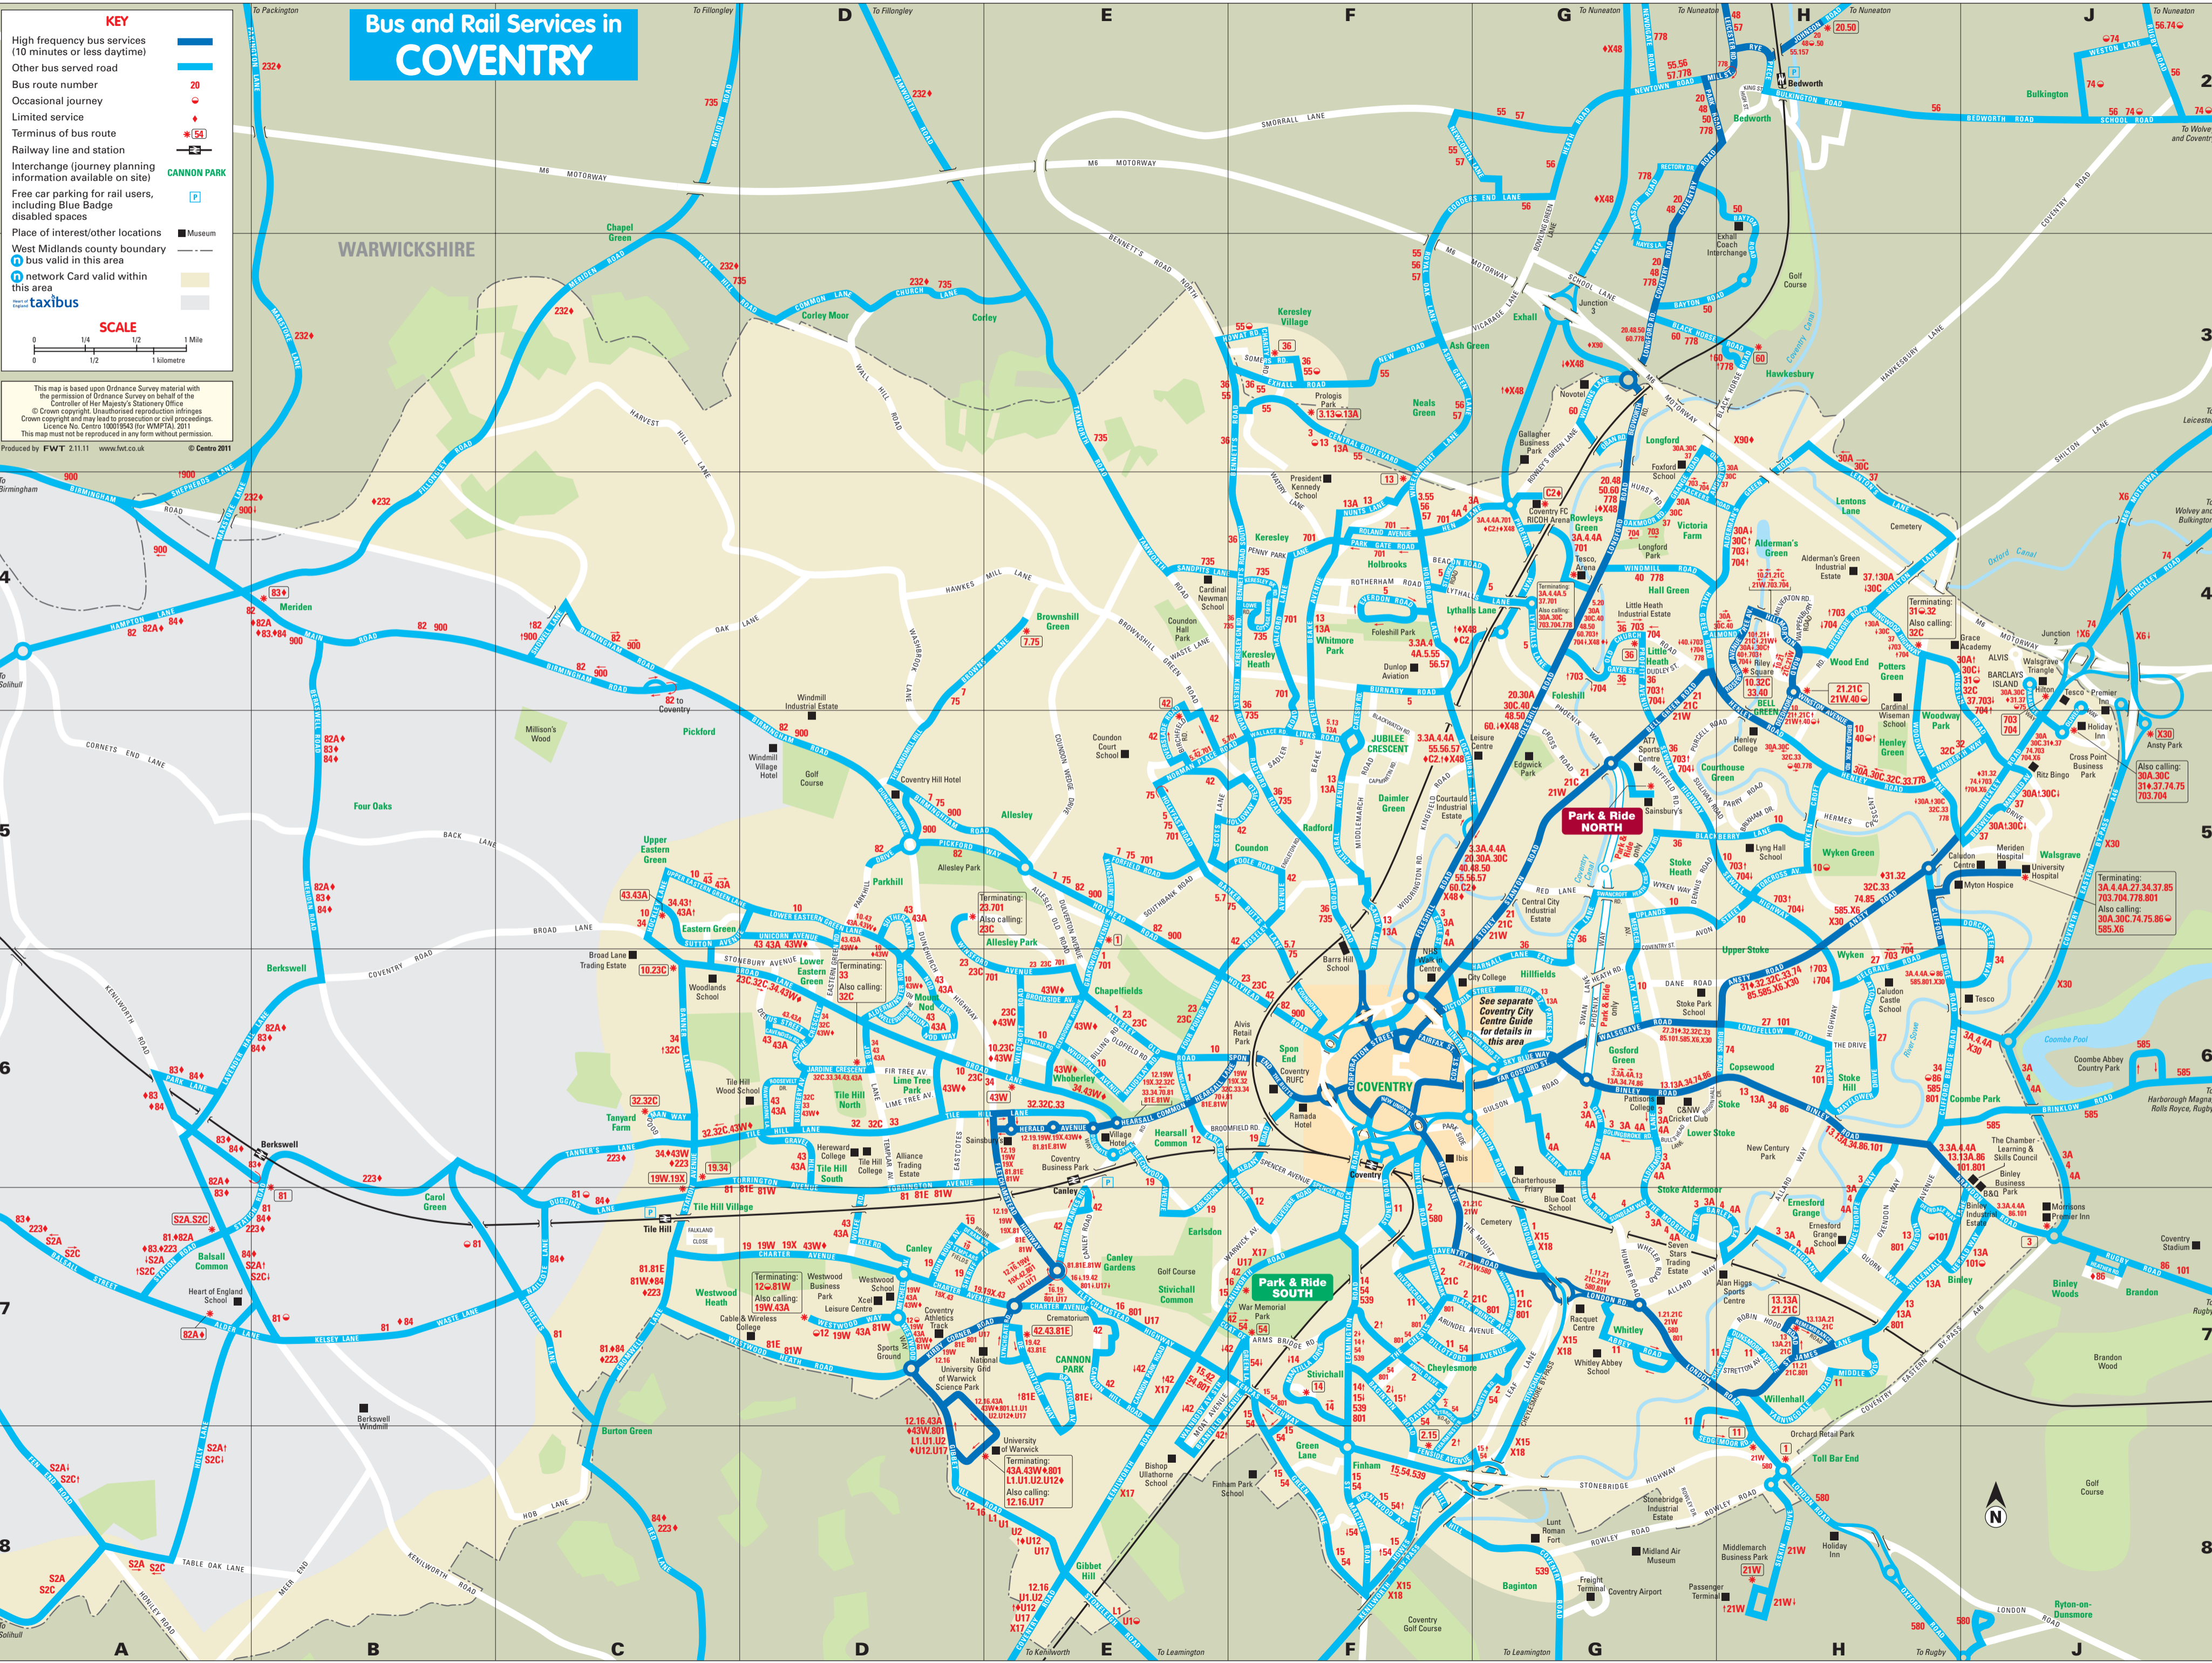

Bus and Rail Services in COVENTRY

KEY

- High frequency bus services (10 minutes or less daytime)
- Other bus served road
- Bus route number
- Occasional journey
- Limited service
- Terminus of bus route
- Railway line and station
- Interchange (journey planning information available on site)
- Free car parking for rail users, including Blue Badge disabled spaces
- Place of interest/other locations
- West Midlands county boundary
- bus valid in this area
- network Card valid within this area

SCALE

0 1/4 1/2 1 Mile
0 1/2 1 kilometre

This map is based upon Ordnance Survey material with the permission of Ordnance Survey on behalf of the Controller of Her Majesty's Stationery Office. © Crown copyright. Unauthorised reproduction infringes Crown copyright and may lead to prosecution or civil proceedings. Licence No. Centro 100019543 (for WMP/TA). 2011. This map must not be reproduced in any form without permission.

Produced by FWT 2.11.11 www.fwt.co.uk © Centro 2011

Park & Ride NORTH

Park & Ride SOUTH

See separate Coventry City Centre Guide for details in this area